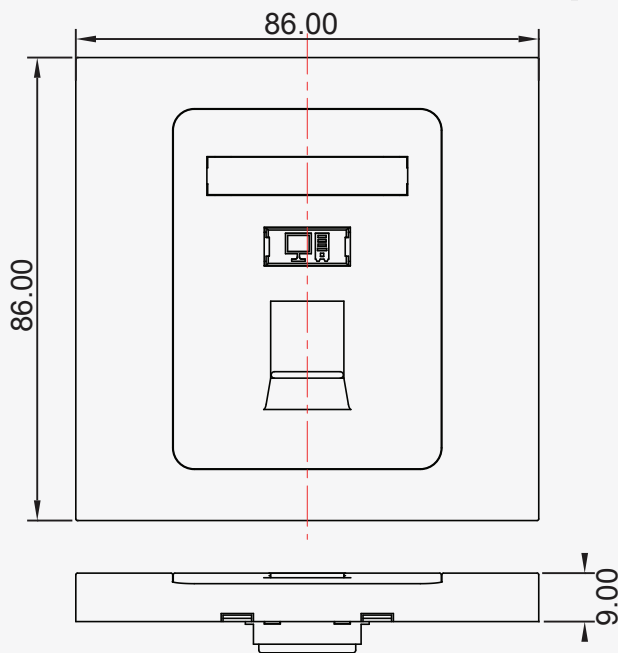

Single Outlet Faceplate

PG-86FP0201

PROTEGER

Faceplate, 86 Type, 1 Port

STRONG | SAFE | SECURE

Dual Outlet Faceplate

PG-86FP0202

PROTEGER

Faceplate, 86 Type, 2 Port

STRONG | SAFE | SECURE