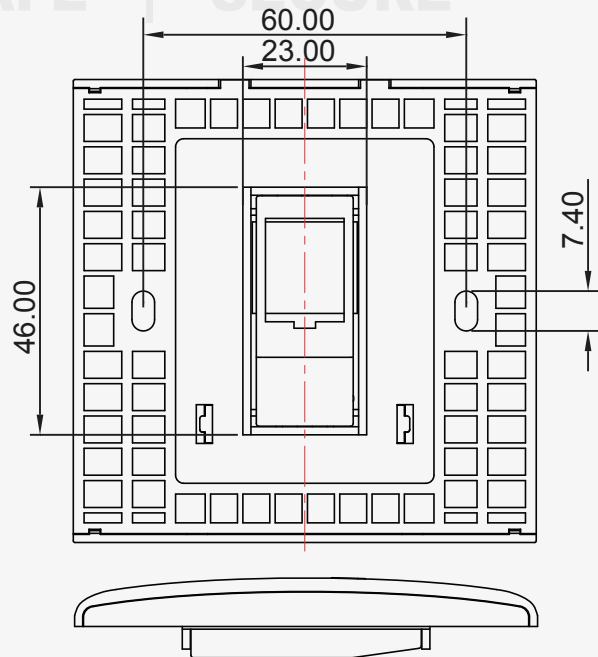

Single Outlet Faceplate

PG-86FP0201

PROTEGER

Faceplate, 86 Type, 1 Port

STRONG | SAFE | SECURE

Dual Outlet Faceplate

PG-86FP0202

PROTEGER

Faceplate, 86 Type, 2 Port

STRONG | SAFE | SECURE