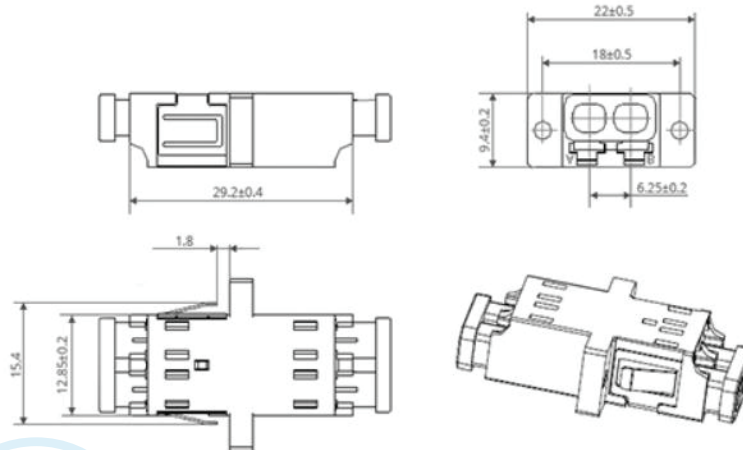

Adapter: LC/PC SM DX Blue

PROTEGER

Good Protection with Dust Cap

The fiber optic adapter is loaded with corresponding dust cap to prevent it from dust and keep it clean.

STRONG | SAFE | SECURE

Simply Connecting Two Fiber Optic Cables

Allowing two devices to communicate from a distance through a direct connection with the fiber optic line.