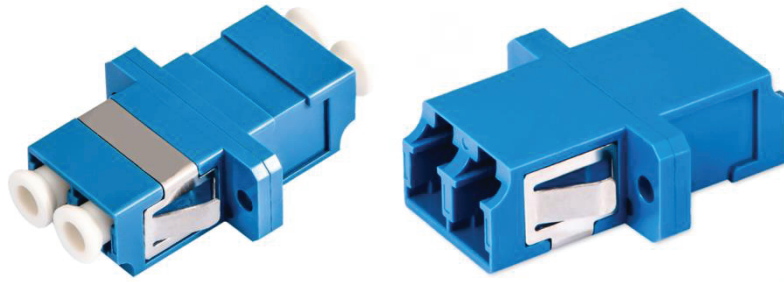

Adapter: LC/PC SM DX Blue

PROTEGER

Good Protection with Dust Cap

The fiber optic adapter is loaded with corresponding dust cap to prevent it from dust and keep it clean.

STRONG | SAFE | SECURE

Simply Connecting Two Fiber Optic Cables

Allowing two devices to communicate from a distance through a direct connection with the fiber optic line.

High-precision Ceramic Sleeve

The internal ceramic sleeve is high precision to ensure maximum connection between fiber jumpers.

1, Products description:

Brand	CALYX
Connector Type	LC - LC
Body Style	Duplex
Polish Type	PC or UPC
Fiber mode	Single mode
Housing color	Blue
Mounting Type	Full Flanged
Alignment Sleeve Material	Ceramic
Flammability Rate	UL94 - V0