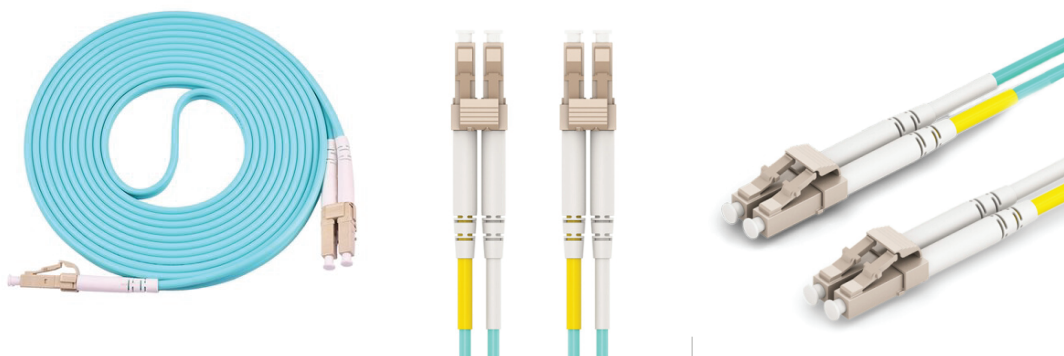

LC/PC-LC/PC-MM(OM3)-DX-2mm-3m or 5m-LSZH

P15-LCLCOM3DX03ZH / P15-LCLCOM3DX05ZH

1, Products description:

Brand	CALYX
Connector A1~A2	LC/PC
Connector B1~B2	LC/PC
Fiber type	OM3
Cable color	Aqua
Cable diameter	2.0 mm
Cable jacket material	LSZH
Patch cord length	3m or 5m