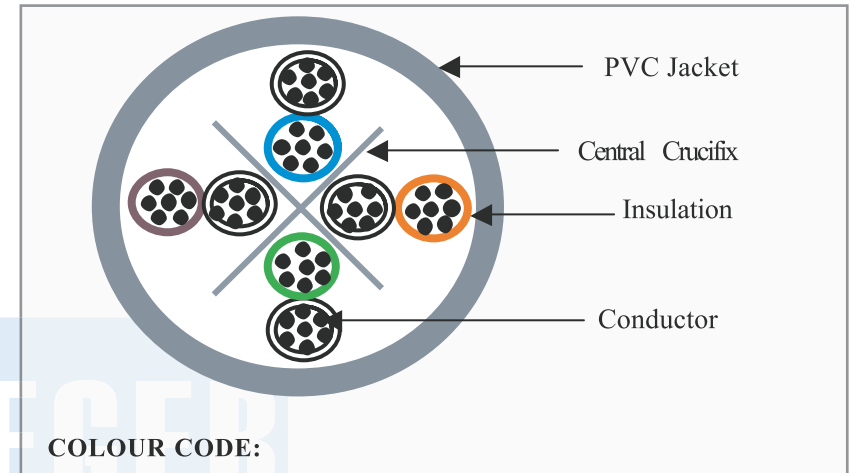

Cat.6A Patch Cord, UTP Stranded 24AWG, Grey Colour, Snagless Moulded Type

Part No: PG-C6APCXXU/S/ZH/Y

SPECIFICATION	CAT.6A UTP 4P STRANDED 24AWG 500MHZ OD 6.1MM	
ITEM	SPECIFICATION	
CONDUCTOR	AWG	24AWG
	MATERIAL	BARE COPPER
	CONDUCTOR SIZE	7*0.20+0.005mm
INSULATION	AVG THICKNESS	0.195mm
	MIN THICKNESS	0.175mm
	MATERIAL	HDPE
	DIAMETER	0.98mm+0.05mm
JACKET	AVG THICKNESS	0.74mm
	MIN THICKNESS	0.68mm
	MATERIAL	PVC LSZH
	DIAMETER	6.10+0.20mm
	COLOUR	Black/red/white/orange/gray/green/blue/yellow
ELECTRICAL CHARACTERISTICS		PHYSICAL PROPERTIES
1, Rating Temp: 75 C 2, D-C Resistance: 9.4 ohm/100M at 20 degree C 3, Dielectric Strength: AC 0.75kv/m 4, Spark test: 2kv/0.15sec 5, Nominal impedance (OHMS): 100±15% 6, Pair-1P-Ground Capacitance Unbalance Max 330pf/100m 7, Propagation Delay Skew: 45nS/100M		1, Tensile Strength test are before ageing: Sheath: >1.41kg/mm Insulation >1.68kg/mm 2, Tensile Strength test are after ageing: Sheath >85% Tensile Strength test are before ageing Insulation >75% Tensile Strength test are before ageing 3, Elongation after ageing: Sheath: >50% Elongation before ageing Insulation >75% Elongation before ageing

CONSTRUCTION D.W.G

- 4PR:
- 1. BLUE * WHITE/BLUE
 - 2. ORANGE* WHITE /ORANGE
 - 3. GREEN* WHITE/GREEN
 - 4. BROWN* WHITE/BROWN
- Length: 0.5m/1m/2m/3m/5m/10m/20m

Options:
 Colours : Grey, Blue, Green, Yellow, Red, Orange
 Sheath: PVC & LSZH

XX-Length Y-Colour

Cat.6A Patch Cord, UTP Stranded 24AWG, Grey Colour, Snagless Moulded Type

- NOTES:**
1. CABLE: CAT6A UTP 24AWG (7*0.20) 4PAIR
 2. JACKET: Ø 6.1mm VL94V-0 PVC
 3. RJ-45 PLUG: PC 8P8C

Ordering Information

Ordering Information: U - Unshielded S - Shielded / Screened Z - LSZH X - Colour