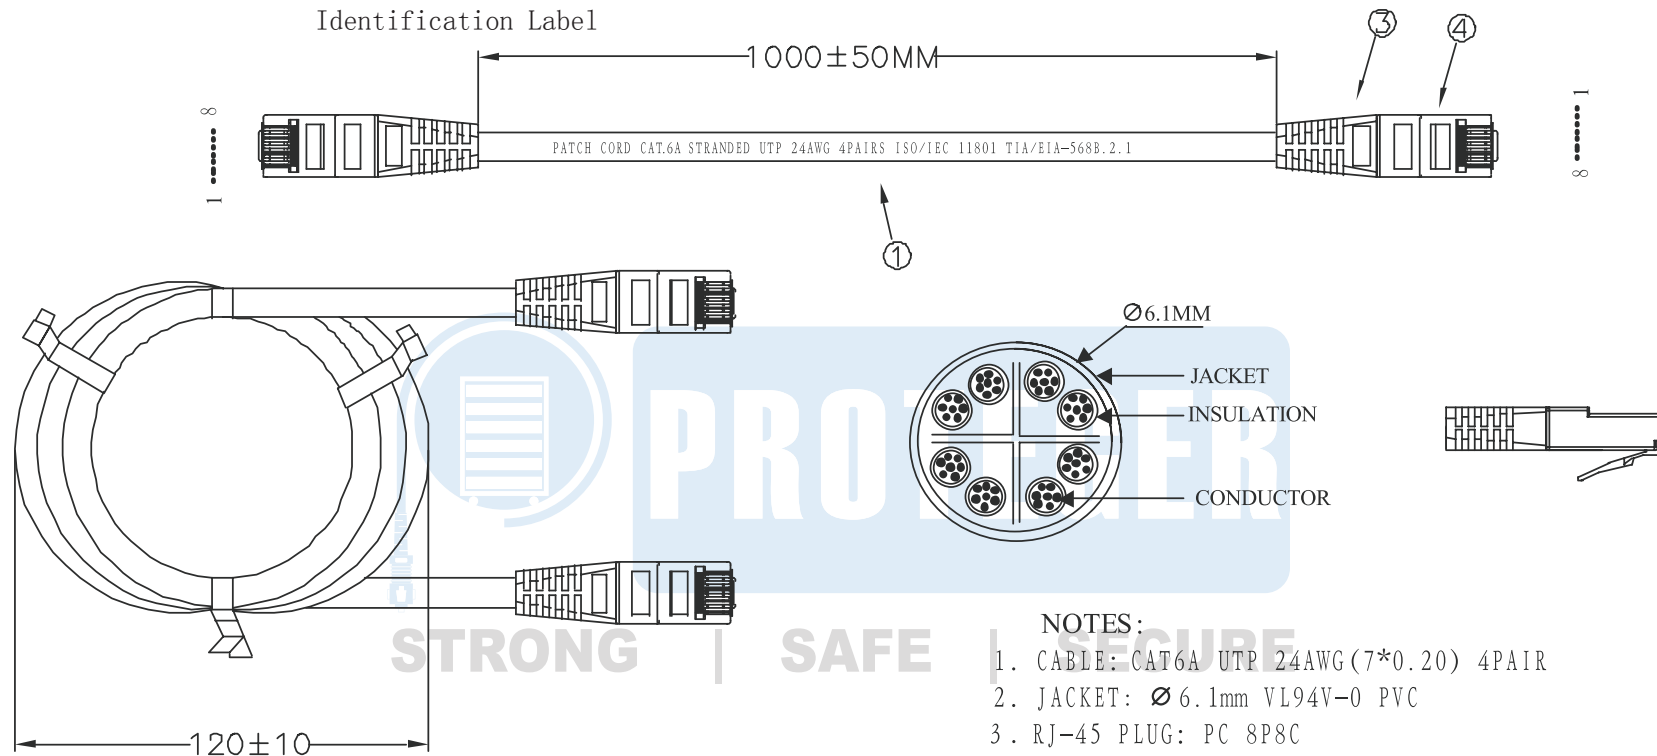

Cat.6A Patch Cord, UTP Stranded 24AWG, Grey Colour, Snagless Moulded Type

Part No: PG-C6APCXXU/S/ZH/Y

SPECIFICATION	CAT.6A UTP 4P STRANDED 24AWG 500MHZ OD 6.1MM	
ITEM	SPECIFICATION	
CONDUCTOR	AWG	24AWG
	MATERIAL	BARE COPPER
	CONDUCTOR SIZE	7*0.20+0.005mm
INSULATION	AVG THICKNESS	0.195mm
	MIN THICKNESS	0.175mm
	MATERIAL	HDPE
	DIAMETER	0.98mm+0.05mm
JACKET	AVG THICKNESS	0.74mm
	MIN THICKNESS	0.68mm
	MATERIAL	PVC LSZH
	DIAMETER	6.10+0.20mm
	COLOUR	Black/red/white/orange/gray/green/blue/yellow
ELECTRICAL CHARACTERISTICS		PHYSICAL PROPERTIES
1, Rating Temp: 75 C 2, D-C Resistance: 9.4 ohm/100M at 20 degree C 3, Dielectric Strength: AC 0.75kv/m 4, Spark test: 2kv/0.15sec 5, Nominal impedance (OHMS): 100±15% 6, Pair-1P-Ground Capacitance Unbalance Max 330pf/100m 7, Propagation Delay Skew: 45nS/100M		1, Tensile Strength test are before ageing: Sheath: >1.41kg/mm Insulation >1.68kg/mm 2, Tensile Strength test are after ageing: Sheath >85% Tensile Strength test are before ageing Insulation >75% Tensile Strength test are before ageing 3, Elongation after ageing: Sheath: >50% Elongation before ageing Insulation >75% Elongation before ageing

CONSTRUCTION D.W.G

- 4PR:
- 1. BLUE * WHITE/BLUE
 - 2. ORANGE* WHITE /ORANGE
 - 3. GREEN* WHITE/GREEN
 - 4. BROWN* WHITE/BROWN
- Length: 0.5m/1m/2m/3m/5m/10m/20m

Options:
 Colours : Grey, Blue, Green, Yellow, Red, Orange
 Sheath: PVC & LSZH

XX-Length Y-Colour

Cat.6A Patch Cord, UTP Stranded 24AWG, Grey Colour, Snagless Moulded Type

- NOTES:**
1. CABLE: CAT6A UTP 24AWG (7*0.20) 4PAIR
 2. JACKET: Ø 6.1mm VL94V-0 PVC
 3. RJ-45 PLUG: PC 8P8C

Ordering Information

Patch Cords	1 mtr	2 mtr	3 mtr	5 mtr	10 mtr	20 mtr
CAT 5e	PG-C5PC01U/S/Z/X	PG-C5PC02U/S/Z/X	PG-C5PC03U/S/Z/X	PG-C5PC05U/S/Z/X	PG-C5PC10U/S/Z/X	PG-C5PC20U/S/Z/X
CAT 6	PG-C6PC01U/S/Z/X	PG-C6PC02U/S/Z/X	PG-C6PC03U/S/Z/X	PG-C6PC05U/S/Z/X	PG-C6PC10U/S/Z/X	PG-C6PC20U/S/Z/X
CAT 6A	PG-C6APC01U/S/Z/X	PG-C6APC02U/S/Z/X	PG-C6APC03U/S/Z/X	PG-C6APC05U/S/Z/X	PG-C6APC10U/S/Z/X	PG-C6APC20U/S/Z/X