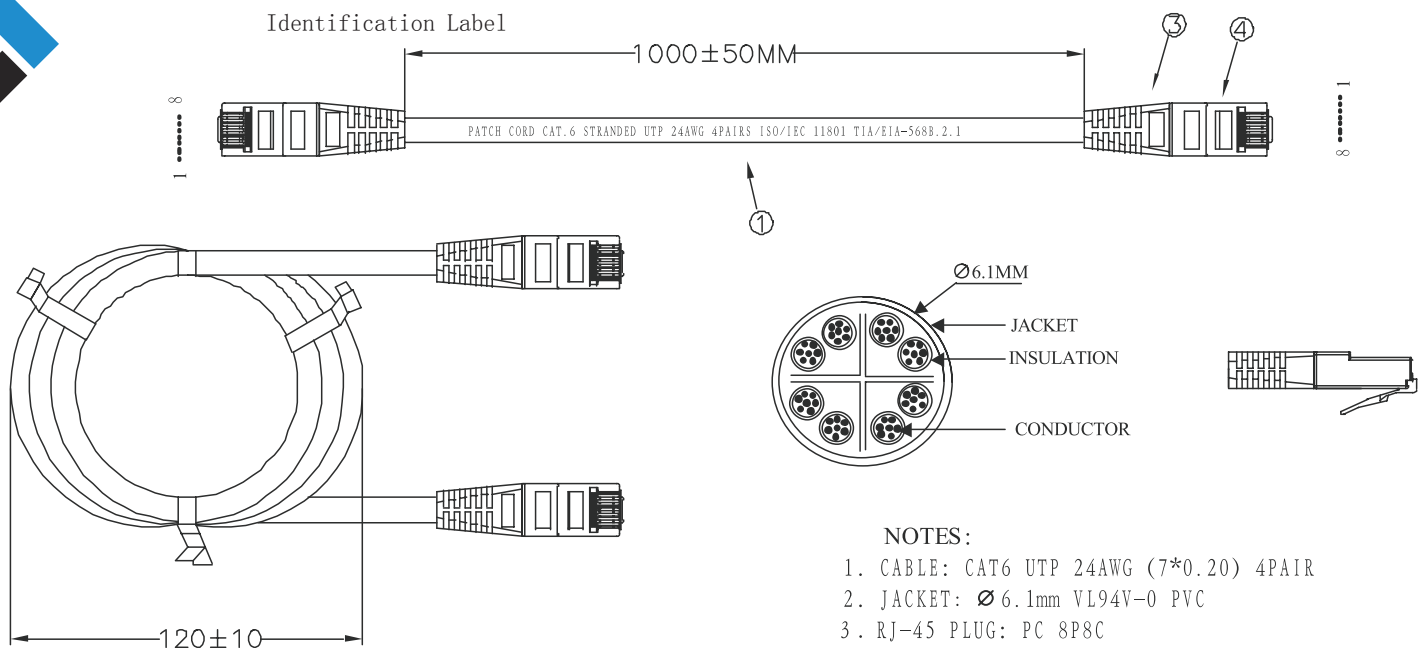

Cat.6 Patch Cord, UTP Stranded 24AWG, Grey Colour Snagless Moulded Type

CONSTRUCTION D.W.G

4PR:

1. BLUE * WHITE/BLUE
2. ORANGE * WHITE /ORANGE
3. GREEN * WHITE/GREEN
4. BROWN * WHITE/BROWN

Length : 0.5m/1m/2m/3m/5m/10m/20m

Options:

Colours :

Grey, Blue, Green, Yellow, Red, Orange

Sheath:

PVC & LSZH

Part No: PG-C6PCXXU/S/ZH/Y

SPECIFICATION	CAT.6 UTP 4P STRANDED 24AWG 250MHZ OD 6.1MM	
ITEM	SPECIFICATION	
CONDUCTOR	AWG	24AWG
	MATERIAL	BARE COPPER
	CONDUCTOR SIZE	7*0.20±0.005mm
INSULATION	AVG THICKNESS	0.195mm
	MIN THICKNESS	0.175mm
	MATERIAL	HDPE
	DIAMETER	0.98mm±0.05mm
JACKET	AVG THICKNESS	0.74mm
	MIN THICKNESS	0.68mm
	MATERIAL	PVC LSZH
	DIAMETER	6.10±0.20mm
	COLOUR	Black/red/white/orange/gray/green/blue/yellow
ELECTRICAL CHARACTERISTICS		PHYSICAL PROPERTIES
1, Rating Temp: 75°C 2, D-C Resistance: 9.4 ohm/100M at 20 degree C 3, Dielectric Strength: AC 0.75kv/m 4, Spark test: 2kv/0.15sec 5, Nominal impedance (OHMS): 100±15% 6, Pair-1P-Ground Capacitance Unbalance Max 330pf/100m 7, Propagation Delay Skew: 45nS/100M		1, Tensile Strength test are before ageing: Sheath: >1.41kg/mm Insulation >1.68kg/mm 2, Tensile Strength test are after ageing: Sheath >85% Tensile Strength test are before ageing Insulation >75% Tensile Strength test are before ageing 3, Elongation after ageing: Sheath: >50% Elongation before ageing Insulation >75% Elongation before ageing

XX-Length **Y**-Colour

Cat.6 Patch Cord, UTP Stranded 24AWG, Grey Colour Snagless Moulded Type

PROTEGER

STRONG | SAFE | SECURE

Ordering Information

Patch Cords	1 mtr	2 mtr	3 mtr	5 mtr	10 mtr	20 mtr
CAT 5e	PG-C5PC01U/S/Z/X	PG-C5PC02U/S/Z/X	PG-C5PC03U/S/Z/X	PG-C5PC05U/S/Z/X	PG-C5PC10U/S/Z/X	PG-C5PC20U/S/Z/X
CAT 6	PG-C6PC01U/S/Z/X	PG-C6PC02U/S/Z/X	PG-C6PC03U/S/Z/X	PG-C6PC05U/S/Z/X	PG-C6PC10U/S/Z/X	PG-C6PC20U/S/Z/X
CAT 6A	PG-C6APC01U/S/Z/X	PG-C6APC02U/S/Z/X	PG-C6APC03U/S/Z/X	PG-C6APC05U/S/Z/X	PG-C6APC10U/S/Z/X	PG-C6APC20U/S/Z/X

Ordering Information: U - Unshielded S - Shielded / Screened Z - LSZH X - Colour