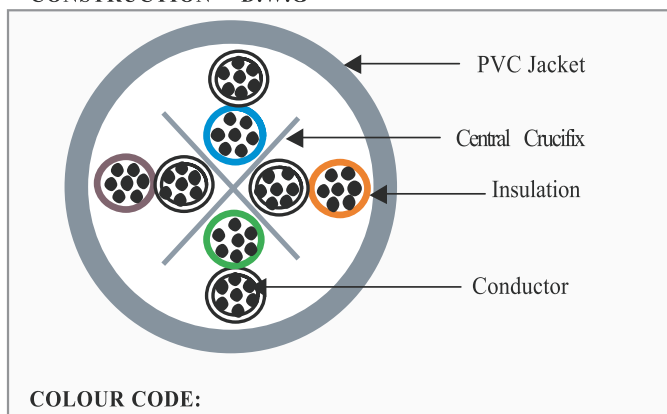

Cat.6 Patch Cord, UTP Stranded 24AWG, Grey Colour Snagless Moulded Type

CONSTRUCTION D.W.G

4PR:

1. BLUE * WHITE/BLUE
2. ORANGE * WHITE /ORANGE
3. GREEN * WHITE/GREEN
4. BROWN * WHITE/BROWN

Length : 0.5m/1m/2m/3m/5m/10m/20m

Options:

Colours :

Grey, Blue, Green, Yellow, Red, Orange

Sheath:

PVC & LSZH

Part No: PG-C6PCXXU/S/ZH/Y

SPECIFICATION	CAT.6 UTP 4P STRANDED 24AWG 250MHZ OD 6.1MM	
ITEM	SPECIFICATION	
CONDUCTOR	AWG	24AWG
	MATERIAL	BARE COPPER
	CONDUCTOR SIZE	7*0.20±0.005mm
INSULATION	AVG THICKNESS	0.195mm
	MIN THICKNESS	0.175mm
	MATERIAL	HDPE
	DIAMETER	0.98mm±0.05mm
JACKET	AVG THICKNESS	0.74mm
	MIN THICKNESS	0.68mm
	MATERIAL	PVC LSZH
	DIAMETER	6.10±0.20mm
	COLOUR	Black/red/white/orange/gray/green/blue/yellow
ELECTRICAL CHARACTERISTICS		PHYSICAL PROPERTIES
1, Rating Temp: 75°C 2, D-C Resistance: 9.4 ohm/100M at 20 degree C 3, Dielectric Strength: AC 0.75kv/m 4, Spark test: 2kv/0.15sec 5, Nominal impedance (OHMS): 100±15% 6, Pair-1P-Ground Capacitance Unbalance Max 330pf/100m 7, Propagation Delay Skew: 45nS/100M		1, Tensile Strength test are before ageing: Sheath: >1.41kg/mm Insulation >1.68kg/mm 2, Tensile Strength test are after ageing: Sheath >85% Tensile Strength test are before ageing Insulation >75% Tensile Strength test are before ageing 3, Elongation after ageing: Sheath: >50% Elongation before ageing Insulation >75% Elongation before ageing

XX-Length **Y**-Colour

Cat.6 Patch Cord, UTP Stranded 24AWG, Grey Colour Snagless Moulded Type

PROTEGER

STRONG | SAFE | SECURE

Ordering Information

Patch Cords	1 mtr	2 mtr	3 mtr	5 mtr	10 mtr	20 mtr
CAT 5e	PG-C5PC01U/S/Z/X	PG-C5PC02U/S/Z/X	PG-C5PC03U/S/Z/X	PG-C5PC05U/S/Z/X	PG-C5PC10U/S/Z/X	PG-C5PC20U/S/Z/X
CAT 6	PG-C6PC01U/S/Z/X	PG-C6PC02U/S/Z/X	PG-C6PC03U/S/Z/X	PG-C6PC05U/S/Z/X	PG-C6PC10U/S/Z/X	PG-C6PC20U/S/Z/X
CAT 6A	PG-C6APC01U/S/Z/X	PG-C6APC02U/S/Z/X	PG-C6APC03U/S/Z/X	PG-C6APC05U/S/Z/X	PG-C6APC10U/S/Z/X	PG-C6APC20U/S/Z/X

Ordering Information: U - Unshielded S - Shielded / Screened Z - LSZH X - Colour