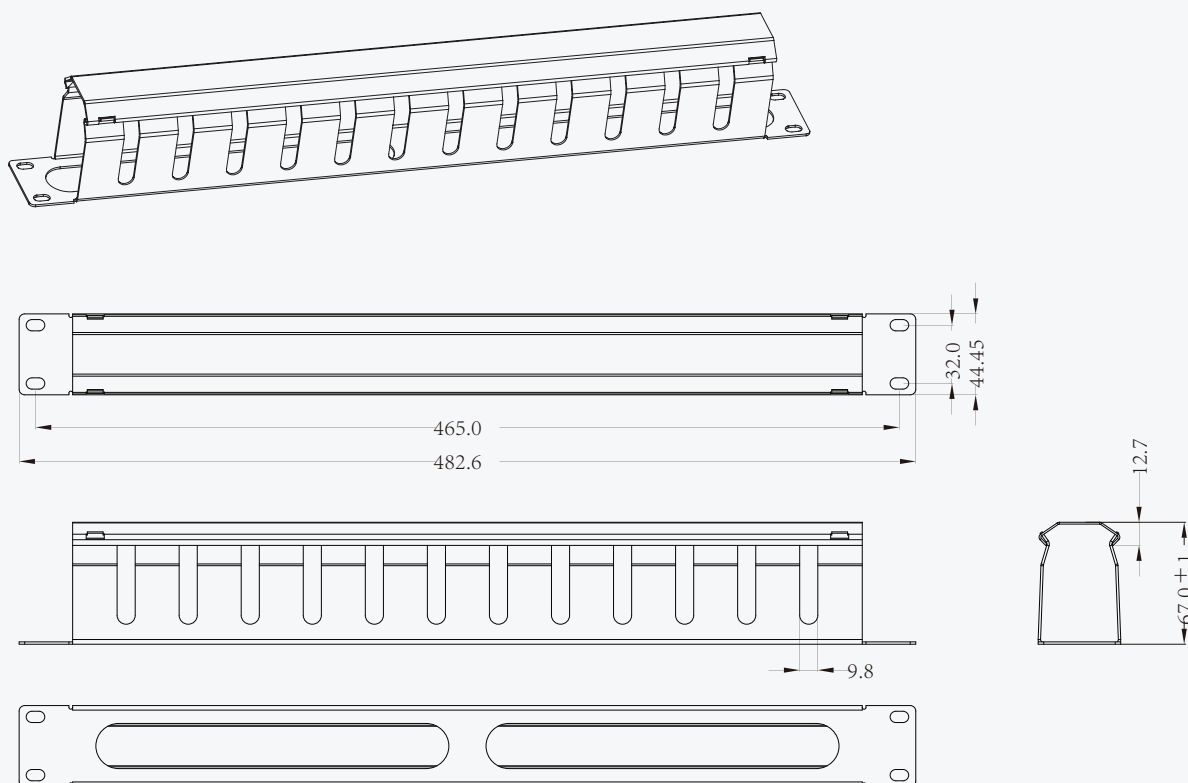

1U Metal Cable Management

PG-CBLMGR12HM

NOTES:

1. MATERIAL : ST12,POWDER COATING
2. BODY COLOR : BLACK
3. BURR : 0.05MM MAX